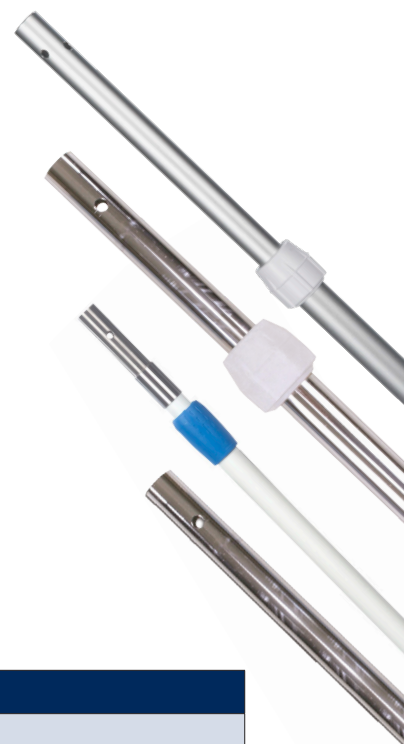

QuickConnect™ Handles

Fully autoclavable QuickConnect™ mop handles and interchangeable mop frames work together for maximum flexibility for cleaning in critical environments. Invest in one handle and various interchangeable frames required for your specific applications. Handles are available in several lengths and styles.

Telescopic handles are available in lightweight anodized aluminum, durable stainless steel or fiberglass. Choose from 3 lengths: 16" (40cm) extends to 30" (75cm); 50" (130cm) handle extends to 92" (230cm); 71" (180cm) extends to 130" (330cm). For hard-to-reach ceilings and walls, a 16' (4.9m) anodized aluminum handle is available that easily separates into 4 pieces for autoclaving.

A 60" (150cm) one piece stainless steel handle is also available.

Features	Benefits
QuickConnect stainless steel, anodized aluminum, and fiberglass handles are available in several lengths	<ul style="list-style-type: none"> • For a variety of cleaning tasks
Cost-effective solution	<ul style="list-style-type: none"> • One handle can be used with all Contec mop frames
Telescoping handles	<ul style="list-style-type: none"> • Make it easy to reach high surfaces such as walls and ceilings
Fiberglass handle	<ul style="list-style-type: none"> • Lightweight, yet strong and rigid
Stainless steel handle	<ul style="list-style-type: none"> • Durable and highly polished
Aluminum handle	<ul style="list-style-type: none"> • Lightweight and economical