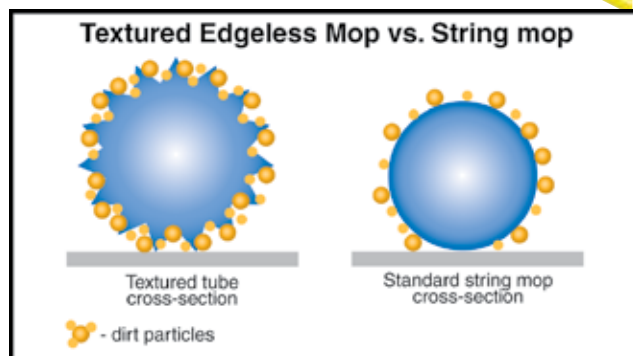

Toledo

5222 Enterprise Blvd. • Toledo, OH 43612
1-419-481-4050 • fax 1-419-481-2540
Toll free US, Canada, PR 1-800-523-2658
www.contecinc.com • e-mail: thunderbolt@contecinc.com

Spartanburg

P.O. Box 530 • Spartanburg, SC 29304 USA
+1-864-503-8333 • fax +1-864-503-8444
Toll free US, Canada, PR 1-800-289-5762
www.contecinc.com • e-mail: wipers@contecinc.com

Contec®, the Contec® logo and logotype, and Thundermop™, are registered trademarks of Contec, Inc. Contec reserves the right to make changes to this literature sheet. © 2011 Contec, Inc.